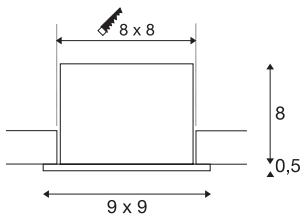

KADUX 1 SET

recessed fitting, single-headed LED, 3000K, square, matt black, 38°, 9W, incl. driver

The KADUX recessed fitting series has a robust housing with appealing, high-quality looks. This LED set is multi-directional, allowing individual focus of the light beam. The KADUX 1 SET comes ready for direct connection to 230V mains and is available in matt black, matt white or brushed aluminium, as well as in single, double, or triple-headed variations.

TECHNICAL DATA

Item no.	115700
Rotating or tilting	cardanic
IP Code	IP 20
Assembly	Recessed
Assembly details	Ceiling
Dimmable	Yes
Dimming technology	Leading edge, trailing edge
Primary nominal voltage	220-240V ~50/60Hz
Secondary power / voltage	350 mA
Safety class	II
Wattage	7.5 W
Minimum ambient temperature	-20 °C
Maximum ambient temperature	35 °C
Level of inrush current	2 A
Duration of inrush current	40 µs
Stroboscopic effect (SVM)	0.02
Lumen	650 lm
Colour temperature	3000 Kelvin
Beam angle	38 °
Color	black
CRI	80
LXXBXX data	L70B50

Light Source

916451	
--------	---

Service life	40000 h
Length	9 cm
Width	9 cm
Height	8.5 cm
Net weight	0.379 kg
Gross weight	0.432 kg
Shape of cut-out	square
Installation length	8 cm
Installation width	8 cm
Installation depth	8 cm