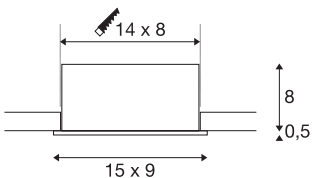

## KADUX 2 SET

recessed fitting, double-headed LED, 3000K, rectangular, matt black, 38°, 15W, incl. driver

The KADUX recessed fitting series has a robust housing with appealing, high-quality looks. This LED set is multi-directional, allowing individual focus of the light beam. The KADUX 2 SET comes ready for direct connection to 230V mains and is available in matt black, matt white or brushed aluminium, as well as in single, double, or triple-headed variations.

## TECHNICAL DATA

Item no.	115710
Rotating or tilting	cardanic
IP Code	IP 20
Assembly	Recessed
Assembly details	Ceiling
Dimmable	Yes
Dimming technology	Leading edge, trailing edge
Primary nominal voltage	220-240V ~50/60Hz
Secondary power / voltage	350 mA
Safety class	II
Wattage	14 W
Minimum ambient temperature	-20 °C
Maximum ambient temperature	35 °C
Level of inrush current	2 A
Duration of inrush current	80 µs
Stroboscopic effect (SVM)	0.01
Lumen	1290 lm
Colour temperature	3000 Kelvin
Beam angle	38 °
Color	black
CRI	80
LXXBXX data	L70B50

## Light Source

916451	
Service life	40000 h
Length	15 cm
Width	9 cm
Height	8.5 cm
Net weight	0.541 kg
Gross weight	0.61 kg
Shape of cut-out	square
Installation length	14 cm
Installation width	8 cm
Installation depth	8 cm