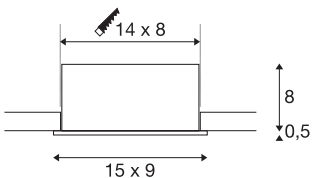

KADUX 2 SET

recessed fitting, double-headed LED, 3000K, rectangular, matt white, 38°, 15W, incl. driver

The KADUX recessed fitting series has a robust housing with appealing, high-quality looks. This LED set is multi-directional, allowing individual focus of the light beam. The KADUX 2 SET comes ready for direct connection to 230V mains and is available in matt black, matt white or brushed aluminium, as well as in single, double, or triple-headed variations.

TECHNICAL DATA

Item no.	115711
Rotating or tilting	cardanic
IP Code	IP 20
Assembly	Recessed
Assembly details	Ceiling
Dimmable	Yes
Dimming technology	Leading edge, trailing edge
Primary nominal voltage	220-240V ~50/60Hz
Secondary power / voltage	350 mA
Safety class	II
Wattage	14 W
Minimum ambient temperature	-20 °C
Maximum ambient temperature	35 °C
Level of inrush current	2 A
Duration of inrush current	80 µs
Stroboscopic effect (SVM)	0.01
Lumen	1290 lm
Colour temperature	3000 Kelvin
Beam angle	38 °
Color	white
CRI	80
LXXBXX data	L70B50

Light Source

916451	
--------	-----------------------------------------------------------------------------------

Service life	40000 h
Length	15 cm
Width	9 cm
Height	8.5 cm
Net weight	0.55 kg
Gross weight	0.618 kg
Shape of cut-out	square
Installation length	14 cm
Installation width	8 cm
Installation depth	8 cm