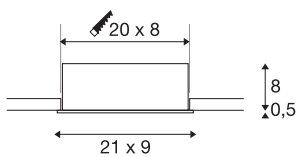

KADUX 3 SET recessed fitting

triple-headed LED, 3000K, rectangular, matt black, 38°, 22W, incl. driver

The KADUX recessed fitting series has a robust housing with appealing, high-quality looks. This LED set is multi-directional, allowing individual focus of the light beam. The KADUX 3 SET comes ready for direct connection to 230V mains and is available in matt black, matt white or brushed aluminium, as well as in single, double, or triple-headed variations.

TECHNICAL DATA

Item no.	115720
Rotating or tilting	cardanic
IP Code	IP 20
Assembly	Recessed
Assembly details	Ceiling
Dimmable	Yes
Dimming technology	Leading edge, trailing edge
Primary nominal voltage	220-240V ~50/60Hz
Secondary power / voltage	350 mA
Safety class	II
Wattage	20 W
Minimum ambient temperature	-20 °C
Maximum ambient temperature	35 °C
Level of inrush current	4 A
Duration of inrush current	110 µs
Stroboscopic effect (SVM)	0.01
Lumen	1920 lm
Colour temperature	3000 Kelvin
Beam angle	38 °
Color	black
CRI	80
LXXBXX data	L70B50

Light Source

916451	
Service life	40000 h
Length	21 cm
Width	9 cm
Height	8.5 cm
Net weight	0.78 kg
Gross weight	0.863 kg
Shape of cut-out	square
Installation length	20 cm
Installation width	8 cm
Installation depth	8 cm