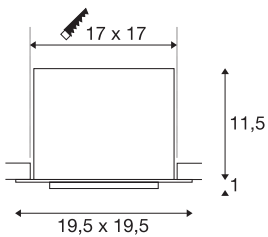

## KADUX 1 SET

recessed fitting, single-headed LED, 3000K ex, square, matt black, 30°, 29W, incl. driver, clip springs

The KADUX recessed fitting series has a robust housing with appealing, high-quality looks. This XL Type LED Set is multi-directional, allowing individual focus of the light beam. Its high output, warm white Premium COB LED produces exceptionally powerful illumination. The KADUX 1 SET recessed fitting comes ready for direct connection to 230V mains.

## TECHNICAL DATA

Item no.	115730
Rotating or tilting	cardanic
IP Code	IP 20
Assembly	Recessed
Assembly details	Ceiling
Primary nominal voltage	220-240V ~50/60Hz
Secondary power / voltage	700 mA
Safety class	II
Wattage	29 W
Minimum ambient temperature	-25 °C
Maximum ambient temperature	35 °C
Network rated standby power	0.33 W
Level of inrush current	15 A
Duration of inrush current	100 µs
Stroboscopic effect (SVM)	0
Lumen	2700 lm
Colour temperature	3000 Kelvin
Beam angle	30 °
Color	black
CRI	80
LXXBXX data	L70B50
Service life	30000 h

Light Source

916475	
--------	---

Length	19.5 cm
Width	19.5 cm
Height	12.5 cm
Net weight	1.575 kg
Gross weight	1.952 kg
Shape of cut-out	square
Installation length	17 cm
Installation width	17 cm
Installation depth	12.5 cm