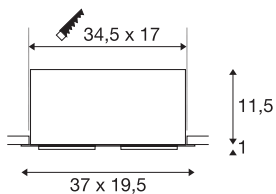

KADUX 2 SET

recessed fitting, double-headed LED, 3000K xl, rectangular, matt black, 30°, 54W, incl. driver, clip springs

The KADUX recessed fitting series has a robust housing with appealing, high-quality looks. This XL Type LED Set is multi-directional, allowing individual focus of the light beam. Its high output, warm white Premium COB LED produces exceptionally powerful illumination. The KADUX 2 SET recessed fitting comes ready for direct connection to 230V mains.

TECHNICAL DATA

| | |
|-----------------------------|-------------------|
| Item no. | 115740 |
| Rotating or tilting | cardanic |
| IP Code | IP 20 |
| Assembly | Recessed |
| Assembly details | Ceiling |
| Primary nominal voltage | 220-240V ~50/60Hz |
| Secondary power / voltage | 1400 mA |
| Safety class | II |
| Wattage | 54 W |
| Minimum ambient temperature | -25 °C |
| Maximum ambient temperature | 35 °C |
| Network rated standby power | 0.41 W |
| Level of inrush current | 15 A |
| Duration of inrush current | 100 µs |
| Stroboscopic effect (SVM) | 0 |
| Lumen | 5200 lm |
| Colour temperature | 3000 Kelvin |
| Beam angle | 30 ° |
| Color | black |
| CRI | 80 |
| LXXBXX data | L70B50 |
| Service life | 30000 h |

Light Source

| | |
|--------|---|
| 916475 |  |
|--------|---|

| | |
|---------------------|---------|
| Length | 37 cm |
| Width | 19.5 cm |
| Height | 12.5 cm |
| Net weight | 2.76 kg |
| Gross weight | 3.3 kg |
| Shape of cut-out | square |
| Installation length | 34.5 cm |
| Installation width | 17 cm |
| Installation depth | 12.5 cm |