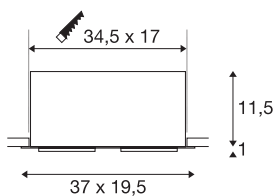

KADUX 2 SET

recessed fitting, double-headed LED, 3000K xl, rectangular, matt white, 30°, 54W, incl. driver, clip springs

The KADUX recessed fitting series has a robust housing with appealing, high-quality looks. This XL Type LED Set is multi-directional, allowing individual focus of the light beam. Its high output, warm white Premium COB LED produces exceptionally powerful illumination. The KADUX 2 SET recessed fitting comes ready for direct connection to 230V mains.

TECHNICAL DATA

Item no.	115741
Rotating or tilting	cardanic
IP Code	IP 20
Assembly	Recessed
Assembly details	Ceiling
Primary nominal voltage	220-240V ~50/60Hz
Secondary power / voltage	1400 mA
Safety class	II
Wattage	54 W
Minimum ambient temperature	-25 °C
Maximum ambient temperature	35 °C
Network rated standby power	0.41 W
Level of inrush current	15 A
Duration of inrush current	100 µs
Stroboscopic effect (SVM)	0
Lumen	5200 lm
Colour temperature	3000 Kelvin
Beam angle	30 °
Color	white
CRI	80
LXXBXX data	L70B50
Service life	30000 h

Light Source

916475	
--------	---

Length	37 cm
Width	19.5 cm
Height	12.5 cm
Net weight	2.72 kg
Gross weight	3.271 kg
Shape of cut-out	square
Installation length	34.5 cm
Installation width	17 cm
Installation depth	12.5 cm