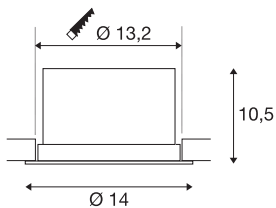

## TECHNICAL DATA

Item no.	116320
Number of different light outlets	1
Rotating or tilting	rotary Bar and tiltable
IP Code	IP 20
Assembly	Recessed
Assembly details	Ceiling
Dimmable	Yes
Dimming technology	trailing edge
Primary nominal voltage	220-240V ~50/60Hz
Secondary power / voltage	250 mA
Safety class	II
Wattage	12 W
Level of inrush current	1 A
Duration of inrush current	68 µs
Stroboscopic effect (SVM)	0.07
Lumen	700 lm
Colour temperature	3000 Kelvin
Beam angle	60 °
Color	black
CRI	80
LXXBXX data	L70B50
Service life	25000 h

## Light Source

916364		Light distribution	rotational symmetric
		Light outlet	direct
		Height	10.5 cm
		Diameter	14 cm
		Net weight	0.697 kg
		Gross weight	0.813 kg
		Shape of cut-out	round
		Installation depth	13.1 cm
		Installation diameter	13.2 cm