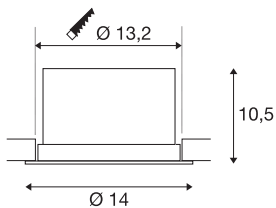

TECHNICAL DATA

Item no.	116321
Number of different light outlets	1
Rotating or tilting	rotary Bar and tiltable
IP Code	IP 20
Assembly	Recessed
Assembly details	Ceiling
Dimmable	Yes
Dimming technology	trailing edge
Primary nominal voltage	220-240V ~50/60Hz
Secondary power / voltage	250 mA
Safety class	II
Wattage	12 W
Level of inrush current	1 A
Duration of inrush current	68 µs
Stroboscopic effect (SVM)	0.07
Lumen	700 lm
Colour temperature	3000 Kelvin
Beam angle	60 °
Color	white
CRI	80
LXXBXX data	L70B50
Service life	25000 h

Light Source

916364		Light distribution	rotational symmetric
		Light outlet	direct
		Height	10.5 cm
		Diameter	14 cm
		Net weight	0.695 kg
		Gross weight	0.813 kg
		Shape of cut-out	round
		Installation depth	13.1 cm
		Installation diameter	13.2 cm