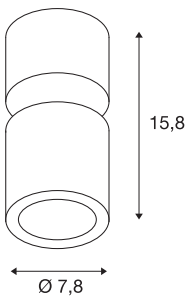

TECHNICAL DATA

Item no.	116330
Number of different light outlets	1
Rotating or tilting	tiltable
IP Code	IP 20
Assembly	Surface
Assembly details	Ceiling
Dimmable	Yes
Dimming technology	trailing edge
Primary nominal voltage	220-240V ~50/60Hz
Secondary power / voltage	250 mA
Safety class	I
Wattage	12 W
Level of inrush current	30 A
Duration of inrush current	40 µs
Stroboscopic effect (SVM)	0.09
Lumen	700 lm
Colour temperature	3000 Kelvin
Beam angle	60 °
Color	black
CRI	80
LXXBXX data	L70B50
Service life	25000 h

Light Source

916364		Light distribution	rotational symmetric
		Light outlet	direct
		Height	15.8 cm
		Diameter	7.8 cm
		Net weight	0.605 kg
		Gross weight	0.664 kg