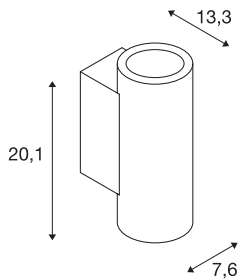

## TECHNICAL DATA

Item no.	116340
Number of different light outlets	2
IP Code	IP 20
Assembly	Surface
Assembly details	Wall
Dimmable	Yes
Dimming technology	trailing edge
Primary nominal voltage	220-240V ~50/60Hz
Secondary power / voltage	500 mA
Safety class	I
Wattage	20 W
Level of inrush current	30 A
Duration of inrush current	40 µs
Stroboscopic effect (SVM)	0.03
Lumen	1400 lm
Colour temperature	3000 Kelvin
Beam angle	60 °
Color	black
CRI	80
LXXBXX data	L70B50
Service life	25000 h
Light distribution	rotational symmetric

Light Source

916364	
--------	---

Light outlet	direct
Width	7.6 cm
Height	20.1 cm
Depth	13.3 cm
Net weight	1.015 kg
Gross weight	1.093 kg