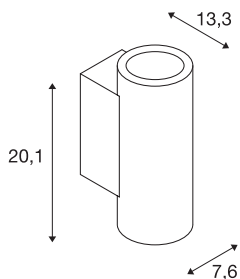

TECHNICAL DATA

Item no.	116341
Number of different light outlets	2
IP Code	IP 20
Assembly	Surface
Assembly details	Wall
Dimmable	Yes
Dimming technology	trailing edge
Primary nominal voltage	220-240V ~50/60Hz
Secondary power / voltage	500 mA
Safety class	I
Wattage	20 W
Level of inrush current	30 A
Duration of inrush current	40 µs
Stroboscopic effect (SVM)	0.03
Lumen	1400 lm
Colour temperature	3000 Kelvin
Beam angle	60 °
Color	white
CRI	80
LXXBXX data	L70B50
Service life	25000 h
Light distribution	rotational symmetric

Light Source

916364	
--------	---

Light outlet	direct
Width	7.6 cm
Height	20.1 cm
Depth	13.3 cm
Net weight	1.087 kg
Gross weight	1.163 kg