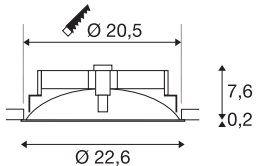

TECHNICAL DATA

Item no.	117311
IP Code	IP 20
Impact resistance class	IK 02
Impact resistance	0.2 Joule
Assembly	Recessed
Assembly details	Ceiling
Dimmable	Yes
Dimming technology	trailing edge
Primary nominal voltage	220-240V ~50/60Hz
Secondary power / voltage	700 mA
Safety class	II
Wattage	23 W
Stroboscopic effect (SVM)	0.04
Lumen	1500 lm
Colour temperature	3000 Kelvin
Beam angle	120 °
Color	white
CRI	80
UGR ≤	28
LXXBXX data	L70B50
Service life	30000 h
Risk Group	1

Light Source

916572		Height	7.8 cm
		Diameter	22.6 cm
		Net weight	1.27 kg
		Gross weight	1.749 kg
		Shape of cut-out	round
		Installation depth	8.5 cm
		Installation diameter	20.5 cm
		BIG WHITE Page	230