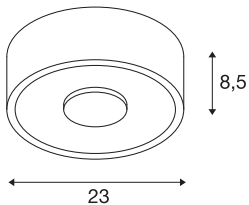

## TECHNICAL DATA

Item no.	117321
IP Code	IP 20
Assembly	Surface
Assembly details	Ceiling
Dimmable	Yes
Dimming technology	trailing edge
Primary nominal voltage	220-240V ~50/60Hz
Secondary power / voltage	700 mA
Safety class	I
Wattage	24 W
Level of inrush current	30 A
Duration of inrush current	40 µs
Stroboscopic effect (SVM)	0.01
Lumen	1500 lm
Colour temperature	3000 Kelvin
Beam angle	120 °
Color	white
CRI	80
LXXBXX data	L70B50
Service life	30000 h
Height	8.5 cm
Diameter	23 cm

Light Source

916572	
--------	---

Net weight	1.852 kg
Gross weight	2.361 kg
BIG WHITE Page	262