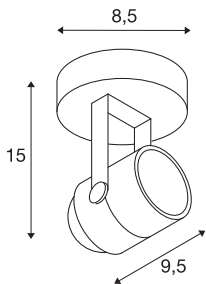

SPOT 79

wall and ceiling light, QPAR51, round, white, max. 230V, max. 50W

The puristic high-voltage spotlight SPOT 79 is made from aluminium and designed for halogen lamps with GU10 socket. Available in black, white and silver-grey colour version, SPOT 79 is supplied ready for direct connection to 230V mains supply.

TECHNICAL DATA

Item no.	132021
Socket	GU10
Lamp	QPAR51
Number of sockets	1
Lamps included	No
Tilt range	180 °
Horizontal rotation range	350 °
Rotating or tilting	rotary Bar and tiltable
IP Code	IP 20
Assembly	Surface
Assembly details	Ceiling,Wall
Primary nominal voltage	220-240V ~50/60Hz
Safety class	I
Wattage	50 W
Color	white
Length	9.5 cm
Height	14 cm
Diameter	8.5 cm
Net weight	0.294 kg
Gross weight	0.345 kg
BIG WHITE Page	409