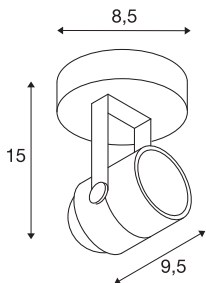

## SPOT 79 wall and ceiling light

QPAR51, round, silver-grey, max. 230V, max. 50W

The puristic high-voltage spotlight SPOT 79 is made from aluminium and designed for halogen lamps with GU10 socket. Available in black, white and silver-grey colour version, SPOT 79 is supplied ready for direct connection to 230V mains supply.

### TECHNICAL DATA

Item no.	132024
Socket	GU10
Number of sockets	1
Tilt range	180 °
Horizontal rotation range	350 °
Rotating or tilting	rotary Bar and tiltable
IP Code	IP 20
Assembly	Surface
Assembly details	Ceiling,Wall
Primary nominal voltage	220-240V ~50/60Hz
Safety class	I
Wattage	50 W
Color	grey
Length	9.5 cm
Height	14 cm
Diameter	8.5 cm
Net weight	0.29 kg
Gross weight	0.339 kg
BIG WHITE Page	409