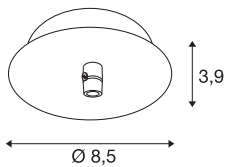

TECHNICAL DATA

Item no.	132600
IP Code	IP20
Assembly	Surface
Assembly details	Ceiling
Nominal voltage	220-240V ~50/60Hz V
Safety class	I
Color	black
Height	3.9 cm
Diameter	8.5 cm
Net weight	0.164 kg
Gross weight	0.213 kg
BIG WHITE Page	279