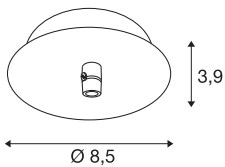

TECHNICAL DATA

Item no.	132601
IP Code	IP20
Assembly	Surface
Assembly details	Ceiling
Nominal voltage	220-240V ~50/60Hz V
Safety class	I
Color	white
Height	3.9 cm
Diameter	8.5 cm
Net weight	0.164 kg
Gross weight	0.214 kg
BIG WHITE Page	279