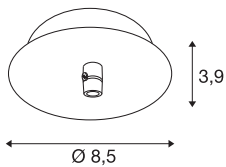

TECHNICAL DATA

Item no.	132605
IP Code	IP20
Assembly	Surface
Assembly details	Ceiling
Nominal voltage	220-240V ~50/60Hz V
Safety class	I
Color	chrome
Height	3.9 cm
Diameter	8.5 cm
Net weight	0.169 kg
Gross weight	0.211 kg
BIG WHITE Page	279