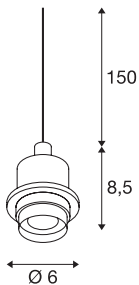

## FENDA suspension

A60, white, without shade, without canopy, open cable, max. 60W

The FENDA suspension system with open cable ends from our MIX & MATCH pendant system allows you to individually combine them with FENDA lamp shades. With its in-built E27 socket, the luminaire is suitable for both LED and energy-saving lamps.

## TECHNICAL DATA

Item no.	132661
Socket	E27
Number of sockets	1
IP Code	IP 20
Assembly	Surface
Assembly details	Pendant Profile
Primary nominal voltage	220-240V ~50/60Hz
Safety class	II
Wattage	60 W
Color	white
Height	8.5 cm
Diameter	6 cm
Net weight	0.206 kg
Gross weight	0.246 kg
BIG WHITE Page	296