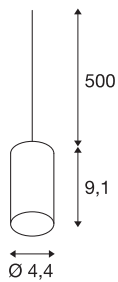

FITU

pendant, A60, round, black, 5m cable with open cable end, max. 60W

The FITU pendant suspension with open cable end is from our MIX & MATCH pendant system and is available in various colours. The FITU product family impresses with its wide variety of application possibilities. Thanks to the fitted E27 socket, the luminaire is suitable for LED and energy-saving lamps. The electrical connection is made directly to the 230V mains supply.

TECHNICAL DATA

Item no.	132690
Socket	E27
Number of sockets	1
IP Code	IP 20
Assembly	Surface
Assembly details	Ceiling with Acc.
Primary nominal voltage	220-240V ~50/60Hz
Safety class	II
Wattage	60 W
Maximum ambient temperature	30 °C
Color	black
Light outlet	diffuse
Height	9.1 cm
Diameter	4.4 cm
Net weight	0.333 kg
Gross weight	0.381 kg
BIG WHITE Page	295