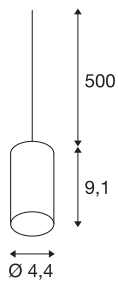

## FITU pendant

A60, round, white, 5m cable with open cable end, max. 60W

The FITU pendant suspension with open cable end is from our MIX & MATCH pendant system and is available in various colours. The FITU product family impresses with its wide variety of application possibilities. Thanks to the fitted E27 socket, the luminaire is suitable for LED and energy-saving lamps. The electrical connection is made directly to the 230V mains supply.

## TECHNICAL DATA

Item no.	132691
Socket	E27
Number of sockets	1
IP Code	IP 20
Assembly	Surface
Assembly details	Ceiling with Acc.
Primary nominal voltage	220-240V ~50/60Hz
Safety class	II
Wattage	60 W
Maximum ambient temperature	30 °C
Color	white
Light outlet	diffuse
Height	9.1 cm
Diameter	4.4 cm
Net weight	0.334 kg
Gross weight	0.38 kg
BIG WHITE Page	295