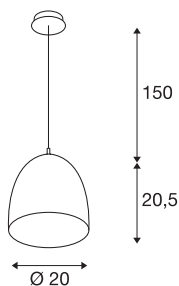

PARA CONE 20

pendant, A60, round, brushed copper, Ø 20 cm, max. 60W

With its conically shaped reflector, the PARA CONE 20 pendant light provides a particularly warm lighting effect. The family can be individually combined into a cloud of light with a wide range of colours and sizes. The pendant light is quick and easy to install and flexibly adjustable in height. And last but not least, the housing made of aluminium and steel impresses with its robust quality. Experience PARA CONE in action and convince yourself of a successful lighting experience.

TECHNICAL DATA

Item no.	133009
Socket	E27
Number of sockets	1
IP Code	IP 20
Assembly	Surface
Assembly details	Ceiling
Primary nominal voltage	220-240V ~50/60Hz
Safety class	I
Wattage	60 W
Color	copper
Light distribution	rotational symmetric
Light outlet	direct
Height	20.5 cm
Diameter	20 cm
Pendant length	150 cm
Net weight	0.475 kg
Gross weight	1.019 kg
BIG WHITE Page	309