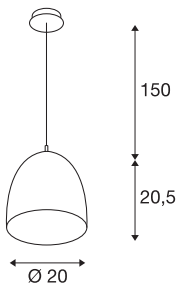

## PARA CONE 20

pendant, A60, round, black / gold, Ø 20 cm, max. 60W

For a particularly warm lighting effect, the conically shaped reflector of the PARA CONE 20 pendant light is the first choice. The lamp in gold and black can be individually combined with a wide range of colours and sizes of other PARA CONE lamps to create a cloud of light. The pendant light is quick and easy to install and flexibly adjustable in height. The aluminium and steel housing is impressive, not least because of its high quality. Experience light with SLV – your reliable partner for all kinds of indoor lights for 40 years.

## TECHNICAL DATA

Item no.	133050
Socket	E27
Number of sockets	1
IP Code	IP 20
Assembly	Surface
Assembly details	Ceiling
Primary nominal voltage	220-240V ~50/60Hz
Safety class	I
Wattage	60 W
Color	gold
Light distribution	rotational symmetric
Light outlet	direct
Height	20.5 cm
Diameter	20 cm
Pendant length	150 cm
Net weight	0.563 kg
Gross weight	1.167 kg
BIG WHITE Page	309