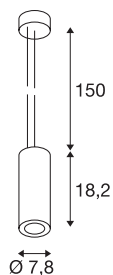

TECHNICAL DATA

Item no.	133120
Number of different light outlets	1
IP Code	IP 20
Assembly	Surface
Assembly details	Ceiling
Dimmable	Yes
Dimming technology	trailing edge
Primary nominal voltage	220-240V ~50/60Hz
Secondary power / voltage	250 mA
Safety class	I
Wattage	12 W
Level of inrush current	1 A
Duration of inrush current	68 µs
Stroboscopic effect (SVM)	0.07
Lumen	700 lm
Colour temperature	3000 Kelvin
Beam angle	60 °
Color	black
CRI	80
LXXBXX data	L70B50
Service life	25000 h
Light distribution	rotational symmetric

Light Source

916364 

Light outlet	direct
Height	18.2 cm
Diameter	7.8 cm
Pendant length	150 cm
Net weight	0.802 kg
Gross weight	0.873 kg