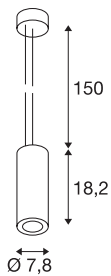

TECHNICAL DATA

Item no.	133121
Number of different light outlets	1
IP Code	IP 20
Assembly	Surface
Assembly details	Ceiling
Dimmable	Yes
Dimming technology	trailing edge
Primary nominal voltage	220-240V ~50/60Hz
Secondary power / voltage	250 mA
Safety class	I
Wattage	12 W
Level of inrush current	1 A
Duration of inrush current	68 µs
Stroboscopic effect (SVM)	0.07
Lumen	700 lm
Colour temperature	3000 Kelvin
Beam angle	60 °
Color	white
CRI	80
LXXBXX data	L70B50
Service life	25000 h
Light distribution	rotational symmetric

Light Source

916364	
--------	---

Light outlet	direct
Height	18.2 cm
Diameter	7.8 cm
Pendant length	150 cm
Net weight	0.83 kg
Gross weight	0.908 kg