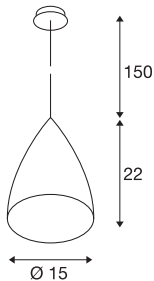

TONGA

pendant, A60, round, white, ceramic shade, silver-grey ceiling plate, max. 60W

The TONGA high-voltage pendant consists of a ceramic glass, including suspension, and a ceiling plate. Its built-in E14 holder accepts general use lamps as well as corresponding EnergySaver variations. The luminaire is ready for direct connection to the 230V mains supply.

TECHNICAL DATA

Item no.	133444
Socket	E14
Lamp	C35
Number of sockets	1
Lamps included	No
IP Code	IP 20
Assembly	Surface
Assembly details	Ceiling
Primary nominal voltage	220-240V ~50/60Hz
Safety class	I
Wattage	60 W
Color	grey
Light distribution	rotational symmetric
Light outlet	direct - indirect
Height	22 cm
Diameter	15 cm
Pendant length	150 cm
Net weight	0.843 kg
Gross weight	1.369 kg
BIG WHITE Page	307