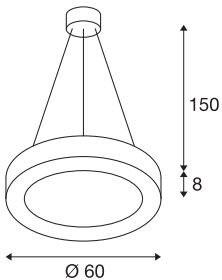

MEDO RING

pendant, LED, black, Ø 60 cm, incl. LED driver

As well as having an appealing design, the modern MEDO RING impresses with efficient and powerful LED modules that are also dimmable. The aluminium frame is fitted with an acrylic glass cover which provides bright and uniform illumination. Its 1.5 metre pendant length makes it ideal for rooms with high ceilings. The built-in LED driver makes direct connection to a 120V to 240V mains supply possible.

TECHNICAL DATA

Item no.	133840
IP Code	IP 20
Assembly	Surface
Assembly details	Ceiling
Primary nominal voltage	220-240V ~50/60Hz
Secondary power / voltage	700 mA
Safety class	I
Wattage	33 W
Minimum ambient temperature	-20 °C
Maximum ambient temperature	40 °C
Rated standby power	0.5 W
Level of inrush current	6 A
Duration of inrush current	30 µs
Stroboscopic effect (SVM)	0.13
Lumen	2200 lm
Colour temperature	3000 Kelvin
Beam angle	105 °
Color	black
CRI	80
UGR ≤	22
LXXBXX data	L70B50
Service life	20000 h

Light Source

916532	
--------	---

Risk Group	1
Height	8 cm
Diameter	60 cm
Pendant length	150 cm
Net weight	5.079 kg
Gross weight	6.278 kg
BIG WHITE Page	167