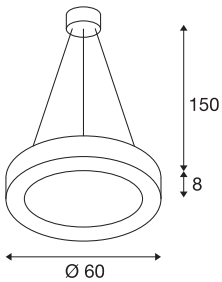

MEDO RING 60

pendant, LED, white, Ø 60 cm, incl. LED driver

As well as having an appealing design, the modern MEDO RING impresses with efficient and powerful LED modules that are also dimmable. The aluminium frame is fitted with an acrylic glass cover which provides bright and uniform illumination. Its 1.5 metre pendant length makes it ideal for rooms with high ceilings. The built-in LED driver makes direct connection to a 120V to 240V mains supply possible.

TECHNICAL DATA

Item no.	133841
IP Code	IP 20
Assembly	Surface
Assembly details	Ceiling
Primary nominal voltage	220-240V ~50/60Hz
Secondary power / voltage	700 mA
Safety class	I
Wattage	33 W
Minimum ambient temperature	-20 °C
Maximum ambient temperature	40 °C
Rated standby power	0.5 W
Level of inrush current	6 A
Duration of inrush current	30 µs
Stroboscopic effect (SVM)	0.13
Lumen	2200 lm
Colour temperature	3000 Kelvin
Beam angle	105 °
Color	white
CRI	80
UGR ≤	22
LXXBXX data	L70B50
Service life	20000 h

Light Source

916532	
--------	---

Accessories

470505	EP1 DIMMER , 1-10V, max. 10W
--------	---------------------------------

Risk Group	1
Height	8 cm
Diameter	60 cm
Pendant length	150 cm
Net weight	4.915 kg
Gross weight	6.119 kg
BIG WHITE Page	167