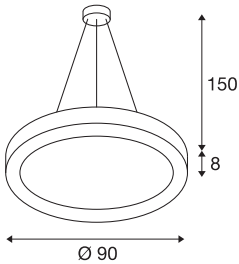

## MEDO RING 90

pendant, LED, black, Ø 90 cm, incl. LED driver

As well as having an appealing design, the modern MEDO RING impresses with efficient and powerful LED modules that are also dimmable. The aluminium frame is fitted with an acrylic glass cover which provides bright and uniform illumination. Its 1.5 metre pendant length makes it ideal for rooms with high ceilings. The built-in LED driver makes direct connection to a 120V to 240V mains supply possible.

## TECHNICAL DATA

Item no.	133850
IP Code	IP 20
Assembly	Surface
Assembly details	Ceiling
Primary nominal voltage	120-277V ~50/60Hz
Secondary power / voltage	1200 mA
Safety class	I
Wattage	56 W
Minimum ambient temperature	-20 °C
Maximum ambient temperature	40 °C
Level of inrush current	30 A
Duration of inrush current	50 µs
Stroboscopic effect (SVM)	0.01
Lumen	4900 lm
Colour temperature	3000 Kelvin
Beam angle	105 °
Color	black
CRI	80
UGR ≤	22
LXXBXX data	L70B50
Service life	20000 h
Risk Group	1

Light Source

916532	
--------	---

Height	8 cm
Diameter	90 cm
Pendant length	150 cm
Net weight	8.491 kg
Gross weight	10.98 kg
BIG WHITE Page	167