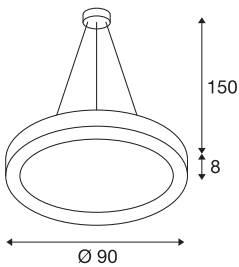

## MEDO RING 90

pendant, LED, white, Ø 90 cm, incl. LED driver

As well as having an appealing design, the modern MEDO RING impresses with efficient and powerful LED modules that are also dimmable. The aluminium frame is fitted with an acrylic glass cover which provides bright and uniform illumination. Its 1.5 metre pendant length makes it ideal for rooms with high ceilings. The built-in LED driver makes direct connection to a 120V to 240V mains supply possible.

## TECHNICAL DATA

Item no.	133851
IP Code	IP 20
Assembly	Surface
Assembly details	Ceiling
Primary nominal voltage	120-277V ~50/60Hz
Secondary power / voltage	1200 mA
Safety class	I
Wattage	56 W
Minimum ambient temperature	-20 °C
Maximum ambient temperature	40 °C
Level of inrush current	30 A
Duration of inrush current	50 µs
Stroboscopic effect (SVM)	0.01
Lumen	4900 lm
Colour temperature	3000 Kelvin
Beam angle	105 °
Color	white
CRI	80
UGR ≤	22
LXXBXX data	L70B50
Service life	20000 h
Risk Group	1

Light Source

916532	
--------	---

Height	8 cm
Diameter	90 cm
Pendant length	150 cm
Net weight	8.453 kg
Gross weight	10.923 kg
BIG WHITE Page	167