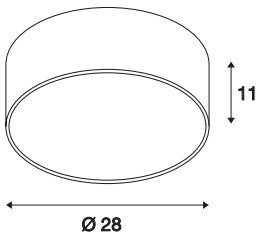

## MEDO 30

ceiling light, LED, 3000K, round, white, Ø 28 cm, can be converted to a pendant, 12W

The high-quality MEDO 30 ceiling light convinces with its clear form and the elegant material contrast of its aluminium and glass construction. The luminaire is available in black, white, silver grey, and wine red. Its integrated Premium LED gives pleasant lighting effects, and its built-in LED driver allows direct connection to 230V mains supply. Using the appropriate accessories, this ceiling light can be converted into a pendant luminaire.

## TECHNICAL DATA

Item no.	135021
Number of different light outlets	1
IP Code	IP 20
Assembly	Surface
Assembly details	Ceiling
Dimmable	Yes
Dimming technology	trailing edge
Primary nominal voltage	220-240V ~50/60Hz
Secondary power / voltage	350 mA
Safety class	I
Wattage	16 W
Level of inrush current	10 A
Duration of inrush current	40 µs
Stroboscopic effect (SVM)	0.05
Lumen	1200 lm
Colour temperature	3000 Kelvin
Beam angle	105 °
Color	white
CRI	80
UGR ≤	25
LXXBXX data	L70B50
Service life	20000 h

Light distribution	rotational symmetric
Light outlet	direct
Risk Group	1
Height	11 cm
Diameter	28 cm
Net weight	0.787 kg
Gross weight	1.299 kg