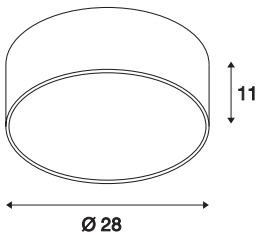

## MEDO 30

ceiling light, LED, 3000K, round, silver-grey, Ø 28 cm, can be converted to a pendant, 12W

The high-quality MEDO 30 ceiling light convinces with its clear form and the elegant material contrast of its aluminium and glass construction. The luminaire is available in black, white, silver grey, and wine red. Its integrated Premium LED gives pleasant lighting effects, and its built-in LED driver allows direct connection to 230V mains supply. Using the appropriate accessories, this ceiling light can be converted into a pendant luminaire.

## TECHNICAL DATA

Item no.	135024
Number of different light outlets	1
IP Code	IP 20
Assembly	Surface
Assembly details	Ceiling
Dimmable	Yes
Dimming technology	trailing edge
Primary nominal voltage	220-240V ~50/60Hz
Secondary power / voltage	350 mA
Safety class	I
Wattage	16 W
Level of inrush current	10 A
Duration of inrush current	40 µs
Stroboscopic effect (SVM)	0.05
Lumen	1200 lm
Colour temperature	3000 Kelvin
Beam angle	105 °
Color	grey
CRI	80
UGR ≤	25
LXXBXX data	L70B50
Service life	20000 h

Light distribution	rotational symmetric
Light outlet	direct
Risk Group	1
Height	11 cm
Diameter	28 cm
Net weight	0.749 kg
Gross weight	1.29 kg