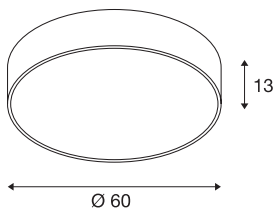

MEDO 60

ceiling light, LED, 3000K, round, silver-grey, Ø 60 cm, can be converted to a pendant, 40 W

The high-quality MEDO CL impresses with its clear design and the elegant synergy of the aluminium and glass materials that have been used. Thanks to having an integrated premium LED, it generates a bright and homogeneous light. The ceiling light can be converted into a pendant using a suspension kit, and is therefore also ideal for rooms with high ceilings. The built-in LED driver makes direct connection to a 120V to 240V mains supply possible.

TECHNICAL DATA

Item no.	135124
IP Code	IP 20
Assembly	Surface
Assembly details	Ceiling
Primary nominal voltage	220-240V ~50/60Hz
Secondary power / voltage	1000 mA
Safety class	I
Wattage	38 W
Minimum ambient temperature	-20 °C
Maximum ambient temperature	40 °C
Rated standby power	0.5 W
Level of inrush current	6 A
Duration of inrush current	30 µs
Stroboscopic effect (SVM)	0.08
Lumen	4000 lm
Colour temperature	3000 Kelvin
Beam angle	105 °
Color	grey
CRI	80
UGR ≤	22
LXXBXX data	L70B50
Service life	30000 h

Risk Group	1
Height	13 cm
Diameter	60 cm
Net weight	5.962 kg
Gross weight	8.076 kg