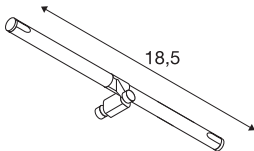

## COSMIC

lamp holder for TENSEO low-voltage cable system, QR-C51, black, tiltable, 2 pcs

Tiltable COSMIC spot for the low-voltage cable system. With the installed GX5.3 socket, the spot is suitable for both halogen and LED lamps. The compatible cable distance is 15.5 cm.

## TECHNICAL DATA

Item no.	139090
Socket	GX5.3
Lamp	QR-C51
Number of sockets	1
Lamps included	No
Number of different light outlets	1
Tilt range	90 °
Rotating or tilting	rotary Bar and tiltable
IP Code	IP 20
Assembly	Surface
Assembly details	Ceiling, Track Ceiling
Primary nominal voltage	12V ~50Hz
Safety class	III
Wattage	35 W
Color	black
Light outlet	direct
Width	18.5 cm
Height	3 cm
Depth	3.1 cm
Net weight	0.227 kg
Gross weight	0.244 kg
BIG WHITE Page	487