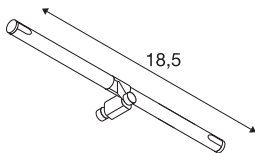

COSMIC

lamp holder for TENSEO low-voltage cable system,
QR-C51, white, tiltable, 2 pcs

Tiltable COSMIC spot for the low-voltage cable system. With the installed GX5.3 socket, the spot is suitable for both halogen and LED lamps. The compatible cable distance is 15.5 cm.

TECHNICAL DATA

Item no.	139091
Socket	GX5.3
Lamp	QR-C51
Number of sockets	1
Lamps included	No
Number of different light outlets	1
Tilt range	90 °
Rotating or tilting	rotary Bar and tiltable
IP Code	IP 20
Assembly	Surface
Assembly details	Ceiling, Track Ceiling
Primary nominal voltage	12V ~50Hz
Safety class	III
Wattage	35 W
Color	white
Light outlet	direct
Width	18.5 cm
Height	3 cm
Depth	3.1 cm
Net weight	0.229 kg
Gross weight	0.249 kg
BIG WHITE Page	487