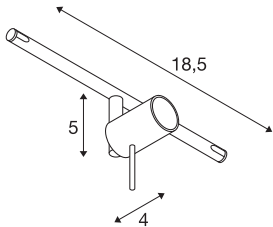

## SYROS

cable luminaire for TENSEO low-voltage cable system, QR-C51, black

The SYROS spot is made of steel, can be tilted and turned and is for the low-voltage cable system. Thanks to the incorporated G5.3 socket, the spot is suitable for either halogen or LED lamps. The maximum compatible cable gap is 15.5cm.

## TECHNICAL DATA

Item no.	139100
Socket	GX5.3
Lamp	QR-C51
Number of sockets	1
Lamps included	No
Number of different light outlets	1
Tilt range	90 °
Horizontal rotation range	350 °
Rotating or tilting	rotary Bar and tiltable
IP Code	IP 20
Assembly	Surface
Assembly details	Ceiling, Track Ceiling
Primary nominal voltage	12V ~50Hz
Safety class	III
Wattage	50 W
Color	black
Light outlet	direct
Width	18.5 cm
Height	10 cm
Diameter	2.6 cm
Net weight	0.173 kg
Gross weight	0.224 kg