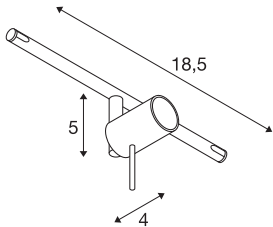

## SYROS

cable luminaire for TENSEO low-voltage cable system, QR-C51, chrome

The SYROS spot is made of steel, can be tilted and turned and is for the low-voltage cable system. Thanks to the incorporated G5.3 socket, the spot is suitable for either halogen or LED lamps. The maximum compatible cable gap is 15.5cm.

## TECHNICAL DATA

Item no.	139102
Socket	GX5.3
Lamp	QR-C51
Number of sockets	1
Lamps included	No
Number of different light outlets	1
Tilt range	90 °
Horizontal rotation range	350 °
Rotating or tilting	rotary Bar and tiltable
IP Code	IP 20
Assembly	Surface
Assembly details	Ceiling, Track Ceiling
Primary nominal voltage	12V ~50Hz
Safety class	III
Wattage	50 W
Color	chrome
Light outlet	direct
Width	18.5 cm
Height	10 cm
Diameter	2.6 cm
Net weight	0.173 kg
Gross weight	0.222 kg