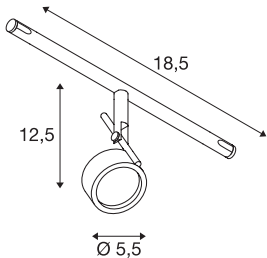

SALUNA

cable luminaire for TENSEO low-voltage cable system, QR-C51, black

The turnable and tiltable SALUNA spot is made from steel and is for the low-voltage cable system. Thanks to the incorporated GX5.3 socket, the spot is suitable for either halogen or LED lamps. The maximum compatible cable gap is 15.5 cm.

TECHNICAL DATA

Item no.	139130
Socket	GX5.3
Lamp	QR-C51
Number of sockets	1
Lamps included	No
Number of different light outlets	1
Tilt range	90 °
Horizontal rotation range	350 °
Rotating or tilting	rotary Bar and tiltable
IP Code	IP 20
Assembly	Surface
Assembly details	Ceiling, Track Ceiling
Primary nominal voltage	12V ~50Hz
Safety class	III
Wattage	35 W
Color	black
Light outlet	direct
Width	18.5 cm
Height	12.5 cm
Diameter	5.5 cm
Net weight	0.219 kg
Gross weight	0.313 kg