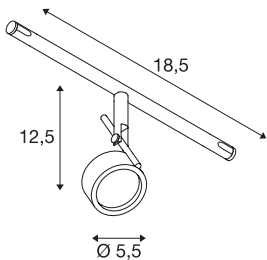

SALUNA

cable luminaire for TENSEO low-voltage cable system, QR-C51, white

The turnable and tiltable SALUNA spot is made from steel and is for the low-voltage cable system. Thanks to the incorporated G5.3 socket, the spot is suitable for either halogen or LED lamps. The maximum compatible cable gap is 15.5 cm.

TECHNICAL DATA

Item no.	139131
Socket	GX5.3
Lamp	QR-C51
Number of sockets	1
Lamps included	No
Number of different light outlets	1
Tilt range	90 °
Horizontal rotation range	350 °
Rotating or tilting	rotary Bar and tiltable
IP Code	IP 20
Assembly	Surface
Assembly details	Ceiling, Track Ceiling
Primary nominal voltage	12V ~50Hz
Safety class	III
Wattage	35 W
Color	white
Light outlet	direct
Width	18.5 cm
Height	12.5 cm
Diameter	5.5 cm
Net weight	0.212 kg
Gross weight	0.302 kg