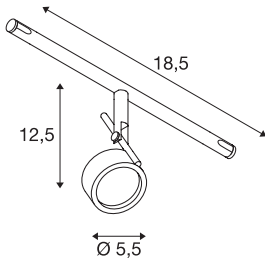

SALUNA

cable luminaire for TENSEO low-voltage cable system, QR-C51, chrome

The turnable and tiltable SALUNA spot is made from steel and is for the low-voltage cable system. Thanks to the incorporated G5.3 socket, the spot is suitable for either halogen or LED lamps. The maximum compatible cable gap is 15.5 cm.

TECHNICAL DATA

Item no.	139132
Socket	GX5.3
Lamp	QR-C51
Number of sockets	1
Lamps included	No
Number of different light outlets	1
Tilt range	90 °
Horizontal rotation range	350 °
Rotating or tilting	rotary Bar and tiltable
IP Code	IP 20
Assembly	Surface
Assembly details	Ceiling, Track Ceiling
Primary nominal voltage	12V ~50Hz
Safety class	III
Wattage	35 W
Color	chrome
Light outlet	direct
Width	18.5 cm
Height	12.5 cm
Diameter	5.5 cm
Net weight	0.217 kg
Gross weight	0.316 kg