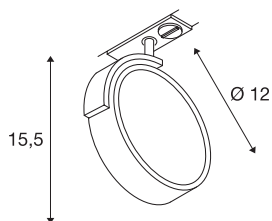

## KALU TRACK

spot for 240V 1-phase track, QPAR111, silver-grey, incl. 1-phase adapter

Adjustable spot KALU TRACK with suitable adapter for the 240V 1-phase track system. Conceived as an extension to the popular KALU series, this track spot takes on the shape of the product family. By the incorporated GU10 lamp holder, the spot is suitable to take LED and halogen ES111 lamps. To meet all lighting requirements, we alternatively offer versions with G53 socket and such with incorporated Philips LED modules for the 1- and 3-phase systems.

## TECHNICAL DATA

Item no.	143544
Socket	GU10
Lamp	QPAR111
Number of sockets	1
Lamps included	No
Tilt range	90 °
Horizontal rotation range	350 °
Rotating or tilting	rotary Bar and tiltable
IP Code	IP 20
Assembly	Surface
Assembly details	Ceiling,Track Ceiling,Wall
Primary nominal voltage	220-240V ~50/60Hz
Safety class	II
Wattage	75 W
Color	grey
Light outlet	direct
Height	15.5 cm
Diameter	12 cm
Net weight	0.269 kg
Gross weight	0.375 kg
BIG WHITE Page	520