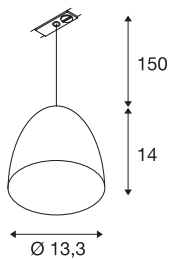

## PARA CONE 14

pendant, QPAR51, round, white/gold, Ø/H 13.3/14, incl. 1-phase adapter, white

With its conically shaped reflector, the PARA CONE 14 pendant light provides a particularly warm lighting effect. The white version can be individually combined with a wide range of colours and sizes of other PARA CONE lamps to create a cloud of light. The QPAR51 lamp is also easy to replace thanks to the GU10 fitting. And last but not least, the steel housing impresses with its robust quality. Experience PARA CONE in action and convince yourself of a successful lighting experience.

## TECHNICAL DATA

Item no.	143991
Socket	GU10
Number of sockets	1
IP Code	IP 20
Assembly	Surface
Assembly details	Track Ceiling
Primary nominal voltage	220-240V ~50/60Hz
Safety class	II
Wattage	35 W
Color	white
Light outlet	direct
Height	14 cm
Diameter	13.5 cm
Pendant length	150 cm
Net weight	0.428 kg
Gross weight	0.714 kg
BIG WHITE Page	509