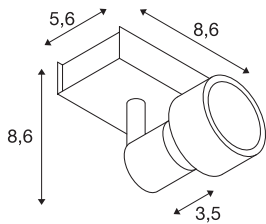

PURI 1 wall and ceiling light

single-headed, QPAR51, matt black, max. 50W, with deco ring

Wall and ceiling light of our PURI series where, depending on the version, one to three adjustable lamp heads are mounted to the canopy. The luminaire is made of aluminium and, thanks to the GU10 socket, is suitable for both halogen and LED lamps. A lamp is included to place on the lamp for halogen lamps with 5 cm diameter. The electrical connection of the luminaire, which comes in various colours, is made directly to the 230V mains supply.

TECHNICAL DATA

Item no.	147360
Socket	GU10
Number of sockets	1
Tilt range	85 °
Horizontal rotation range	350 °
Rotating or tilting	rotary Bar and tiltable
IP Code	IP 20
Assembly	Surface
Assembly details	Ceiling,Wall
Primary nominal voltage	220-240V ~50/60Hz
Safety class	I
Wattage	50 W
Color	black
Light outlet	direct
Length	8.6 cm
Width	5.6 cm
Height	8.6 cm
Net weight	0.276 kg
Gross weight	0.335 kg
BIG WHITE Page	411