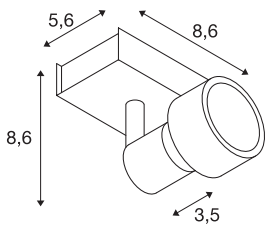

## PURI 1

wall and ceiling light, single-headed, QPAR51, matt white, max. 50W, with deco ring

Wall and ceiling light of our PURI series where, depending on the version, one to three adjustable lamp heads are mounted to the canopy. The luminaire is made of aluminium and, thanks to the GU10 socket, is suitable for both halogen and LED lamps. A lamp is included to place on the lamp for halogen lamps with 5cm diameter. The electrical connection of the luminaire, which comes in various colours, is made directly to the 230V mains supply.

## TECHNICAL DATA

Item no.	147361
Socket	GU10
Number of sockets	1
Tilt range	85 °
Horizontal rotation range	350 °
Rotating or tilting	rotary Bar and tiltable
IP Code	IP 20
Assembly	Surface
Assembly details	Ceiling,Wall
Primary nominal voltage	220-240V ~50/60Hz
Safety class	I
Wattage	50 W
Color	white
Light outlet	direct
Length	8.6 cm
Width	5.6 cm
Height	8.6 cm
Net weight	0.278 kg
Gross weight	0.338 kg
BIG WHITE Page	411