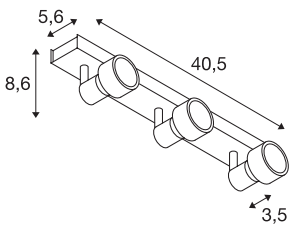

PURI 3

wall and ceiling light, triple-headed, QPAR51, matt black, max. 150 W, with deco ring

Wall and ceiling light of our PURI series where, depending on the version, one to three adjustable lamp heads are mounted to the canopy. The luminaire is made of aluminium and, thanks to the GU10 socket, is suitable for both halogen and LED lamps. A lamp is included to place on the lamp for halogen lamps with 5cm diameter. The electrical connection of the luminaire, which comes in various colours, is made directly to the 230V mains supply.

TECHNICAL DATA

Item no.	147380
Socket	GU10
Number of sockets	3
Tilt range	85 °
Horizontal rotation range	350 °
Rotating or tilting	rotary Bar and tiltable
IP Code	IP 20
Assembly	Surface
Assembly details	Ceiling,Wall
Primary nominal voltage	220-240V ~50/60Hz
Safety class	I
Wattage	50 W
Color	black
Light outlet	direct
Length	40.5 cm
Width	5.6 cm
Height	8.6 cm
Net weight	0.957 kg
Gross weight	1.099 kg
BIG WHITE Page	411