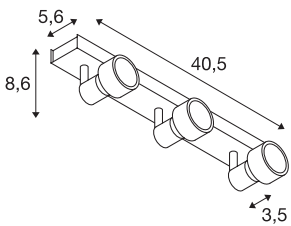

PURI 3

wall and ceiling light, triple-headed, QPAR51, matt white, max. 150 W, with deco ring

Wall and ceiling light of our PURI series where, depending on the version, one to three adjustable lamp heads are mounted to the canopy. The luminaire is made of aluminium and, thanks to the GU10 socket, is suitable for both halogen and LED lamps. A lamp is included to place on the lamp for halogen lamps with 5cm diameter. The electrical connection of the luminaire, which comes in various colours, is made directly to the 230V mains supply.

TECHNICAL DATA

Item no.	147381
Socket	GU10
Number of sockets	3
Tilt range	85 °
Horizontal rotation range	350 °
Rotating or tilting	rotary Bar and tiltable
IP Code	IP 20
Assembly	Surface
Assembly details	Ceiling,Wall
Primary nominal voltage	220-240V ~50/60Hz
Safety class	I
Wattage	50 W
Color	white
Light outlet	direct
Length	40.5 cm
Width	5.6 cm
Height	8.6 cm
Net weight	0.968 kg
Gross weight	1.094 kg
BIG WHITE Page	411