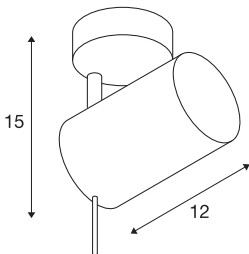

ASTO TUBE 1

wall and ceiling light, single-headed, PAR 20, round, white, max. 75 W

The ASTO TUBE 1 ceiling light is made from aluminium and is available in white or brushed aluminium finish. The opaque, cylindrical body of the fitting is adjustable and ensures glare-free light of the chosen GU10 or LED high-voltage light sources. ASTO TUBE 1 is ready for direct connection to 230V mains supply.

TECHNICAL DATA

Item no.	147411
Socket	GU10
Number of sockets	1
Tilt range	90 °
Horizontal rotation range	350 °
Rotating or tilting	rotary Bar and tiltable
IP Code	IP 20
Assembly	Surface
Assembly details	Ceiling,Wall
Primary nominal voltage	220-240V ~50/60Hz
Safety class	I
Wattage	50 W
Color	white
Light outlet	direct
Height	17 cm
Diameter	7 cm
Net weight	0.417 kg
Gross weight	0.469 kg