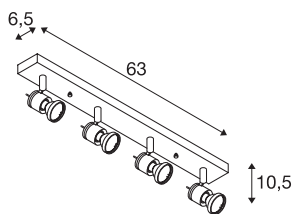

ASTO 4

wall and ceiling light, four-headed, QPAR51, brushed aluminium, max. 300 W

The ASTO 4 wall and ceiling light is made from aluminium and is available in white or brushed surface finish. The chosen GU10 halogen or energy-saving lamps are put directly into the designated 230V GU10 socket and can be equipped with a decorative ring supplied with the luminaire. ASTO 3 wall and ceiling light is ready for direct connection to 230V mains supply.

TECHNICAL DATA

Item no.	147444
Socket	GU10
Number of sockets	4
Tilt range	90 °
Horizontal rotation range	330 °
IP Code	IP 20
Assembly	Surface
Assembly details	Ceiling,Wall
Primary nominal voltage	220-240V ~50/60Hz
Safety class	I
Wattage	75 W
Color	aluminium
Length	63 cm
Width	6.5 cm
Height	10.5 cm
Net weight	0.858 kg
Gross weight	1.045 kg
BIG WHITE Page	415