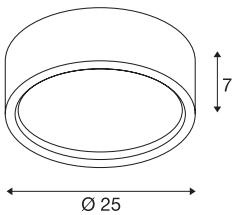

TECHNICAL DATA

Item no.	148005
Assembly	Surface
Assembly details	Ceiling
Dimmable	Yes
Dimming technology	Leading edge, trailing edge
Primary nominal voltage	220-240V ~50/60Hz
Secondary power / voltage	350 mA
Safety class	I
Wattage	15 W
Level of inrush current	10 A
Duration of inrush current	100 µs
Stroboscopic effect (SVM)	0.04
Lumen	990 lm
Colour temperature	3000 Kelvin
Beam angle	110 °
Color	white
LXXBXX data	L70B50
Service life	30000 h
Height	7 cm
Diameter	25 cm
Net weight	1.955 kg
Gross weight	2.459 kg

Light Source

916582	 A small icon consisting of a white square with the letters 'A' and 'G' stacked vertically on the left, and a white arrow pointing to the right containing the letter 'F' on the right.	BIG WHITE Page	271
--------	--	----------------	-----